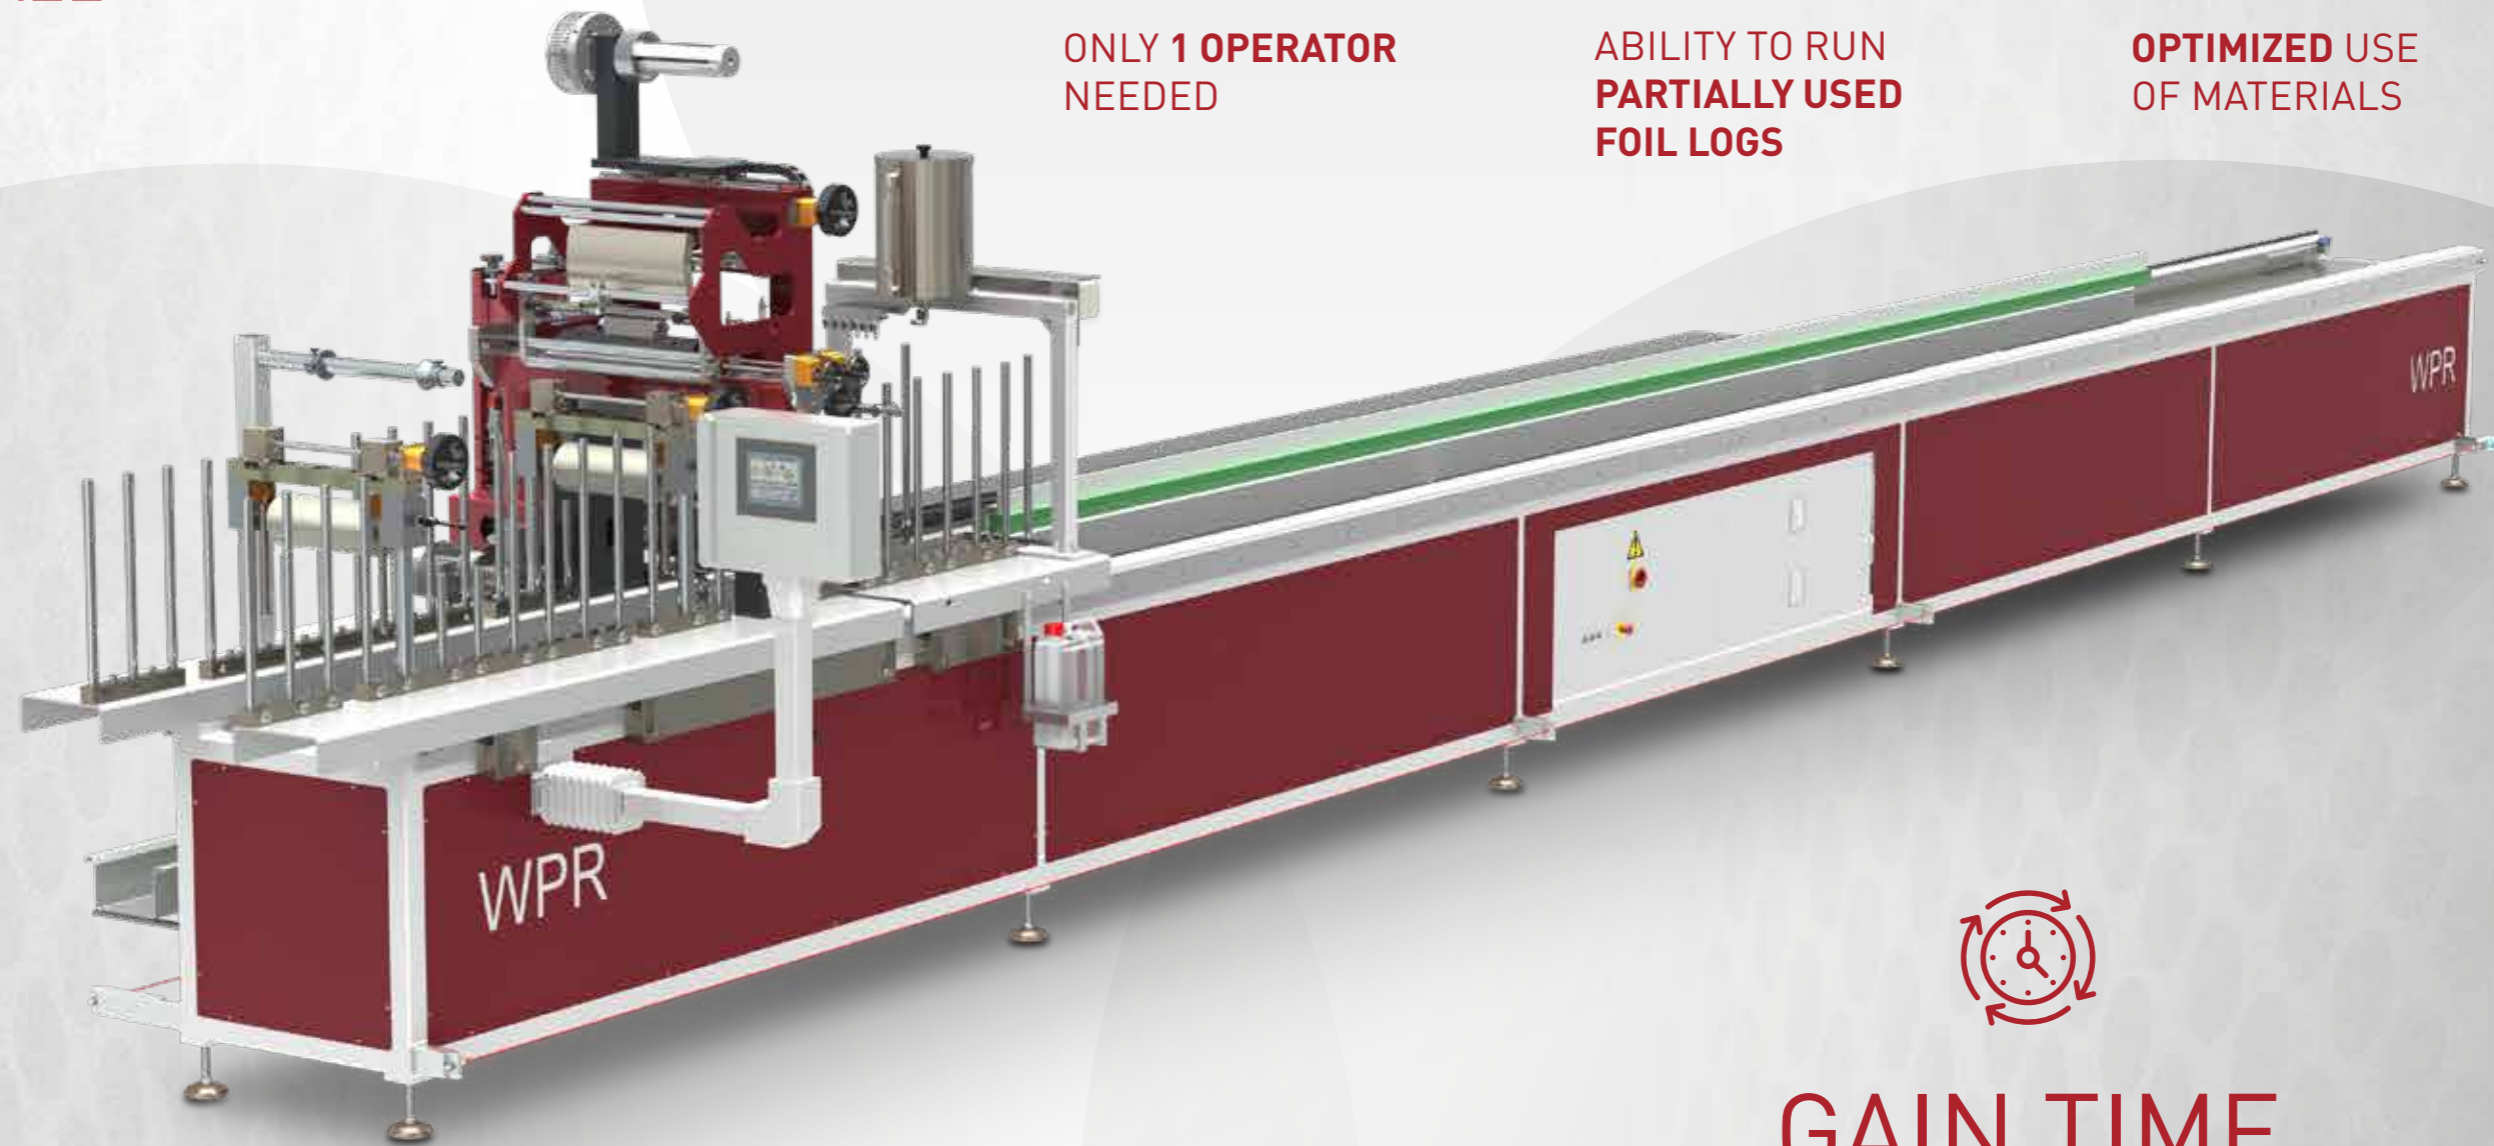

FLEXI

HAS IT ALL

SAVE COSTS

ONLY 1 OPERATOR NEEDED

ABILITY TO RUN PARTIALLY USED FOIL LOGS

OPTIMIZED USE OF MATERIALS

GAIN TIME

ALLOWS FAST SET-UPS

REDUCES LEAD TIMES TO A MINIMUM

INCREASES THE PRODUCTIVITY OF YOUR OTHER LAMINATION LINES

FLEXIBILITY

FOR ANY LOT SIZES (EVEN A SINGLE BAR)

FOILS A WIDE RANGE OF PROFILE SHAPES

FOR PVC AND ALUMINIUM PROFILES